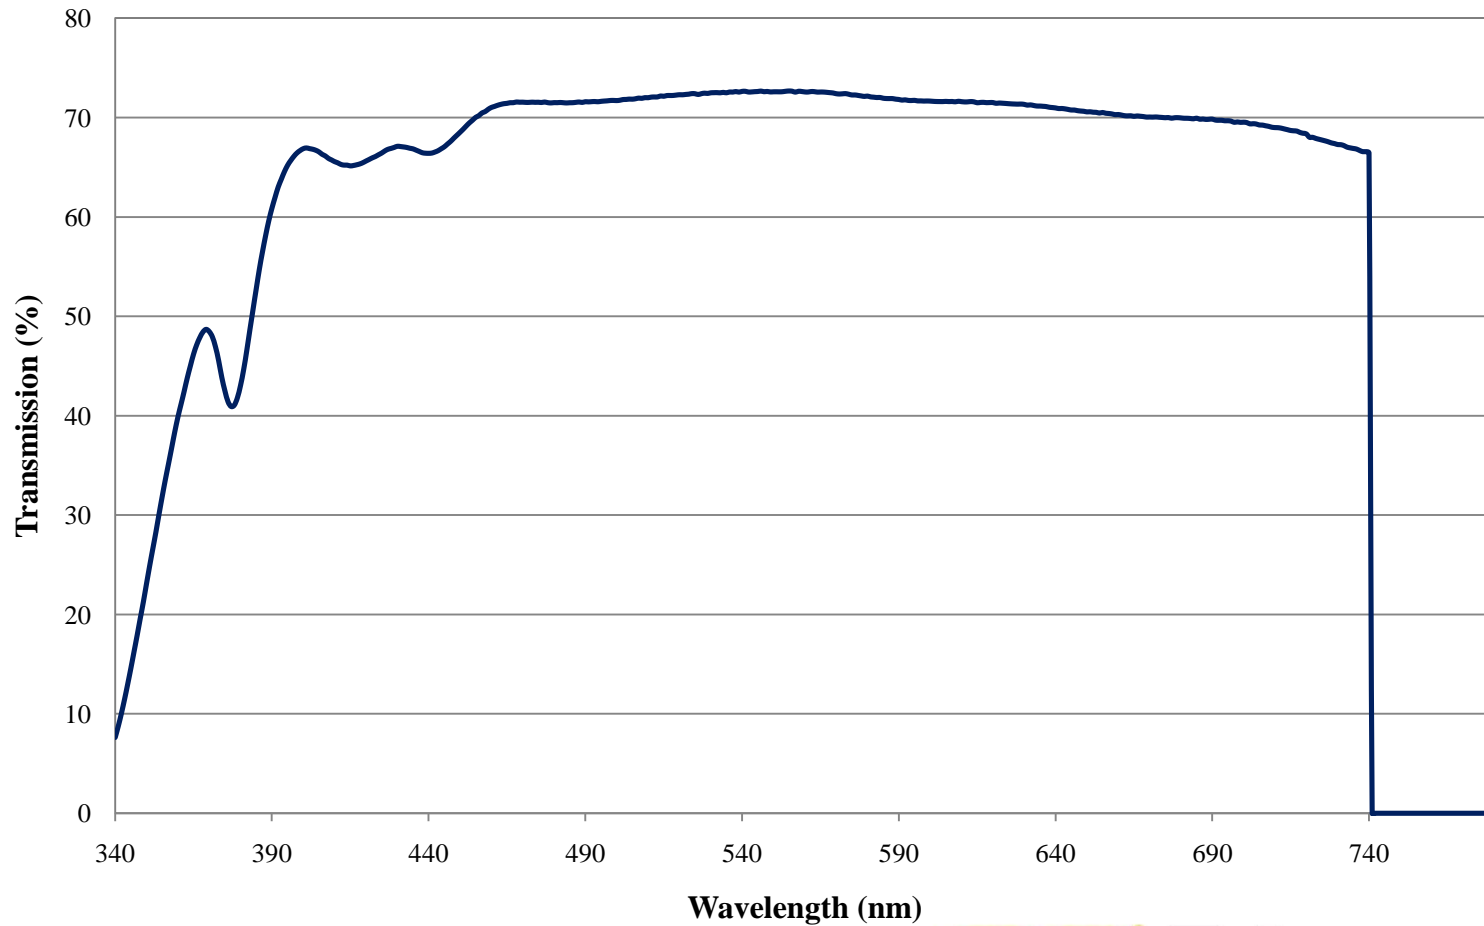

## 0.15 OD Absorptive ND Filter FOR REFERENCE ONLY

COATING CURVE