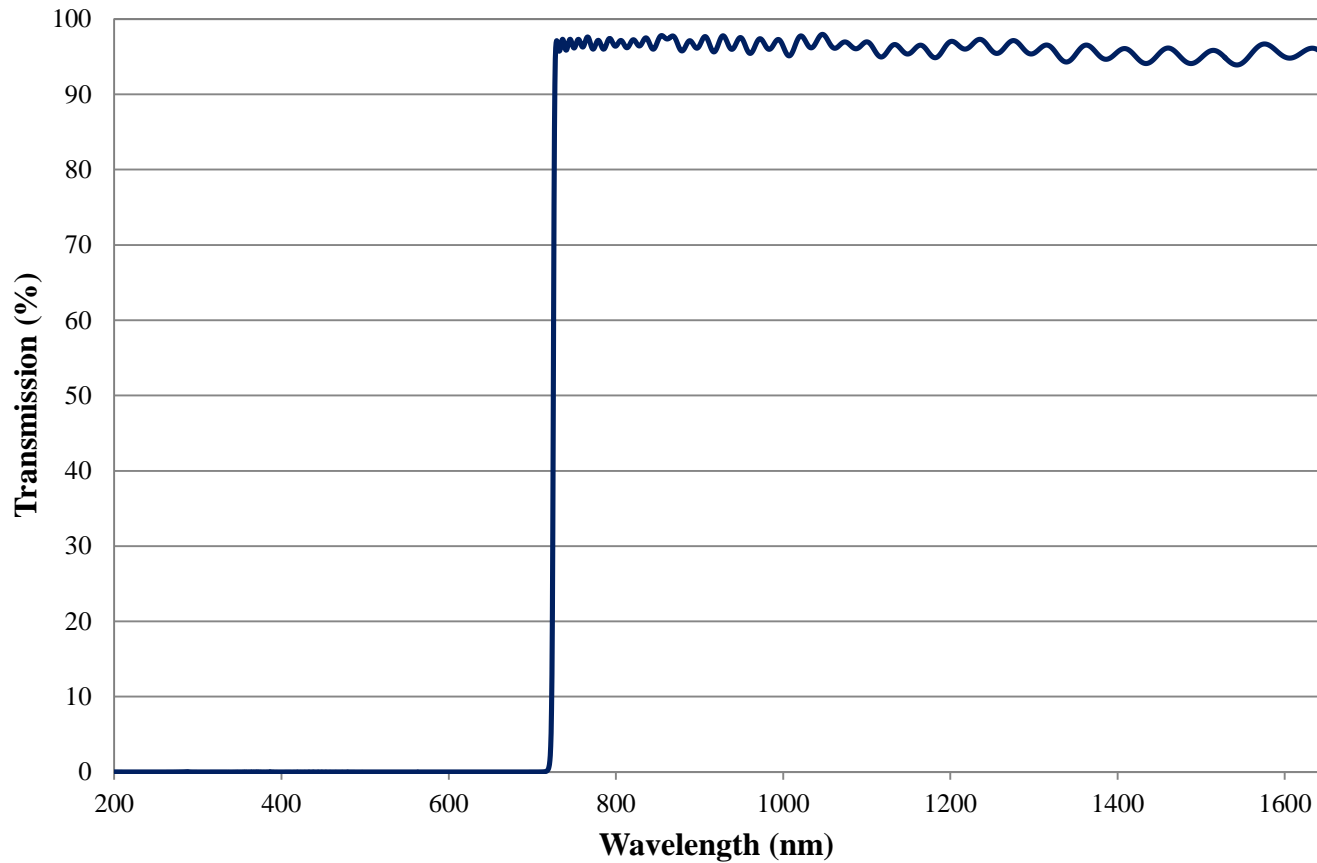

## 725nm High Performance Longpass Filter, OD >4.0 Coating Performance FOR REFERENCE ONLY