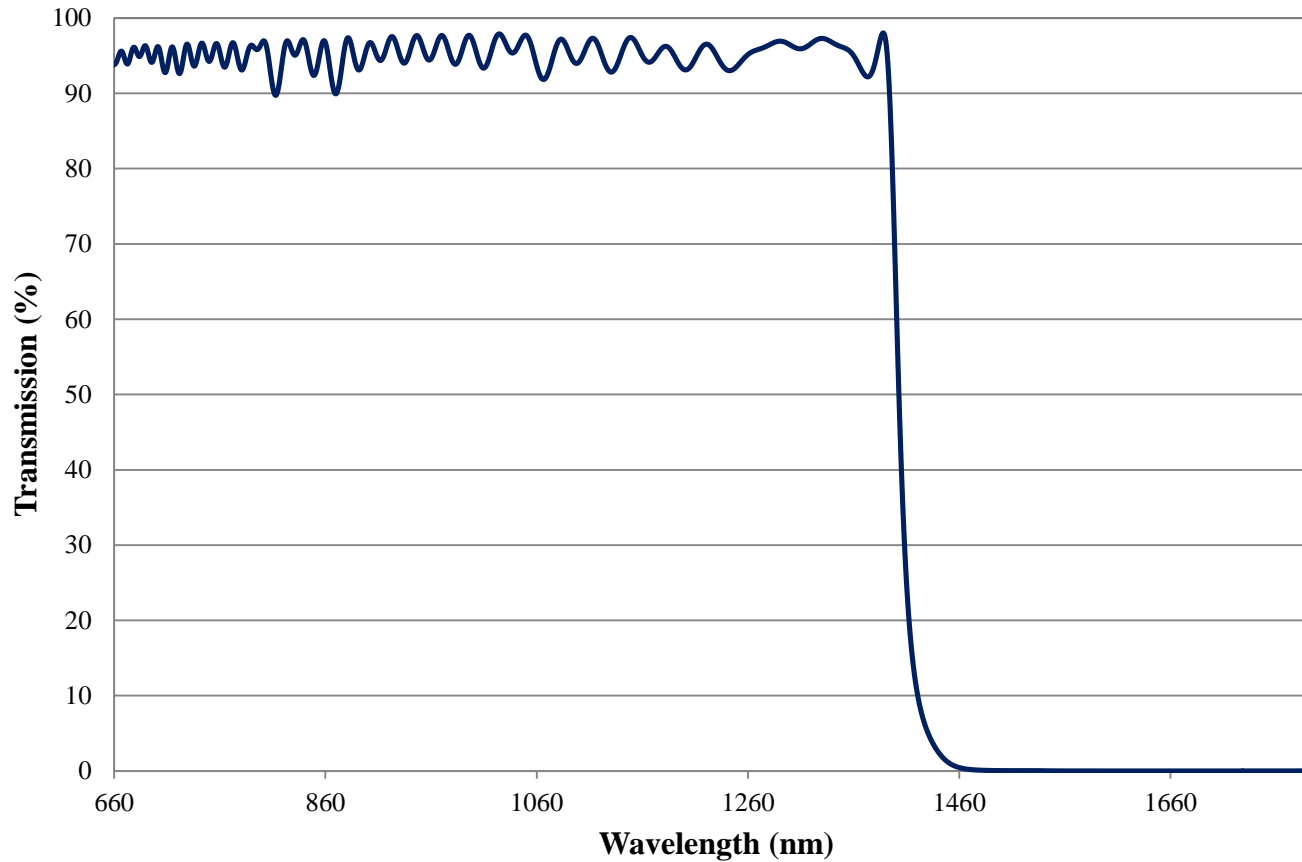

Coating Curve

Edmund Optics Inc.
USA | Asia | Europe

COATING CURVE

1400nm Techspec Shortpass Filter: OD >2.0 Coating Performance FOR REFERENCE ONLY

Coating Curve

Edmund Optics Inc.
USA | Asia | Europe

1400nm Techspec Shortpass Filter: OD >2.0 Coating Performance FOR REFERENCE ONLY

COATING CURVE