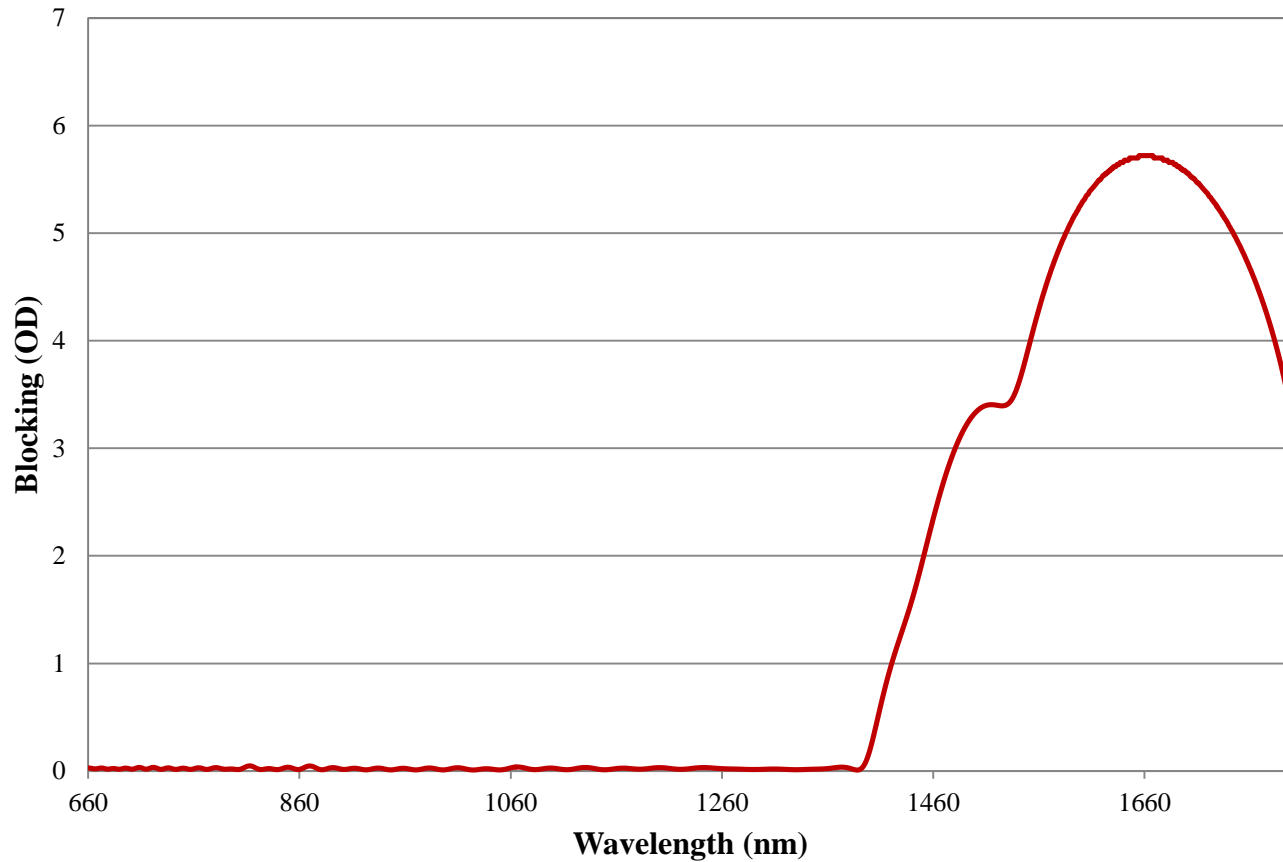

Coating Curve

Edmund Optics Inc.
USA | Asia | Europe

COATING CURVE

1400nm Techspec Shortpass Filter: OD >2.0 Coating Performance FOR REFERENCE ONLY

Coating Curve

Edmund Optics Inc.
USA | Asia | Europe

1400nm Techspec Shortpass Filter: OD >2.0 Coating Performance FOR REFERENCE ONLY

COATING CURVE