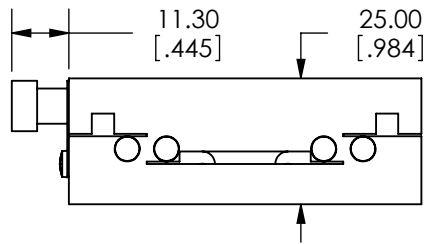

SPECIFICATIONS SUBJECT TO CHANGE  
WITHOUT NOTICE  
DIMENSIONS ARE FOR REFERENCE ONLY  
DIMENSIONS ARE IN mm [INCHES]

**Edmund Optics**

TITLE	70mm CENTER DRIVE, TH, METRIC MICROMETER STAGE		
DWG NO	66445	SHEET 1 OF 2	REV 000

SPECIFICATIONS SUBJECT TO CHANGE  
WITHOUT NOTICE  
DIMENSIONS ARE FOR REFERENCE ONLY  
DIMENSIONS ARE IN mm [INCHES]

Edmund Optics

TITLE	70mm CENTER DRIVE, TH, METRIC MICROMETER STAGE		
DWG NO	66445	SHEET 2 OF 2	REV 000