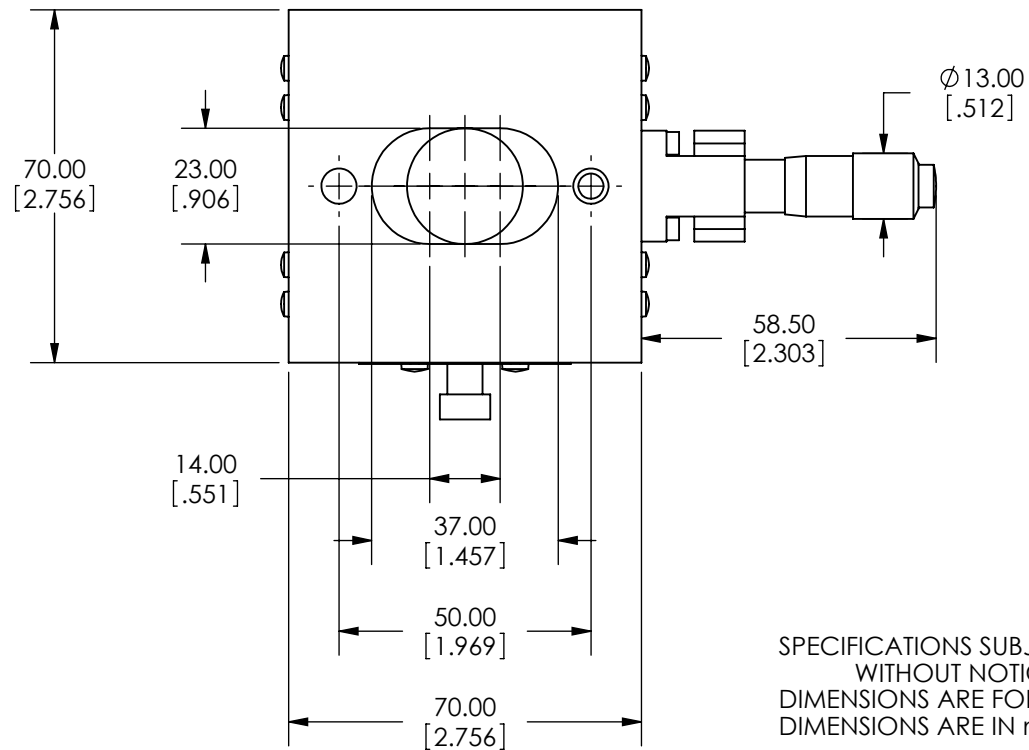

SPECIFICATIONS SUBJECT TO CHANGE  
WITHOUT NOTICE  
DIMENSIONS ARE FOR REFERENCE ONLY  
DIMENSIONS ARE IN mm [INCHES]

**Edmund Optics**

TITLE	70mm CENTER DRIVE, TH, METRIC MICROMETER STAGE		
DWG NO	66445	SHEET 1 OF 2	REV 000

SPECIFICATIONS SUBJECT TO CHANGE  
WITHOUT NOTICE  
DIMENSIONS ARE FOR REFERENCE ONLY  
DIMENSIONS ARE IN mm [INCHES]

Edmund Optics

TITLE	70mm CENTER DRIVE, TH, METRIC MICROMETER STAGE		
DWG NO	66445	SHEET 2 OF 2	REV 000

Enable 3D View