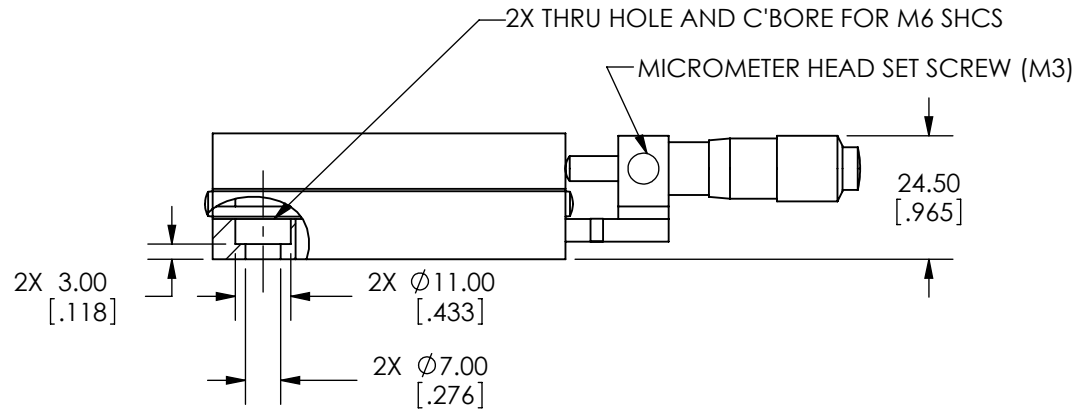

SPECIFICATIONS SUBJECT TO CHANGE  
WITHOUT NOTICE  
DIMENSIONS ARE FOR REFERENCE ONLY  
DIMENSIONS ARE IN mm [INCHES]

**Edmund Optics**

TITLE	70mm CENTER DRIVE, TH, METRIC MICROMETER STAGE		
DWG NO	66445	SHEET 1 OF 2	REV 000

SPECIFICATIONS SUBJECT TO CHANGE  
WITHOUT NOTICE  
DIMENSIONS ARE FOR REFERENCE ONLY  
DIMENSIONS ARE IN mm [INCHES]

Edmund Optics

TITLE	70mm CENTER DRIVE, TH, METRIC MICROMETER STAGE		
DWG NO	66445	SHEET 2 OF 2	REV 000