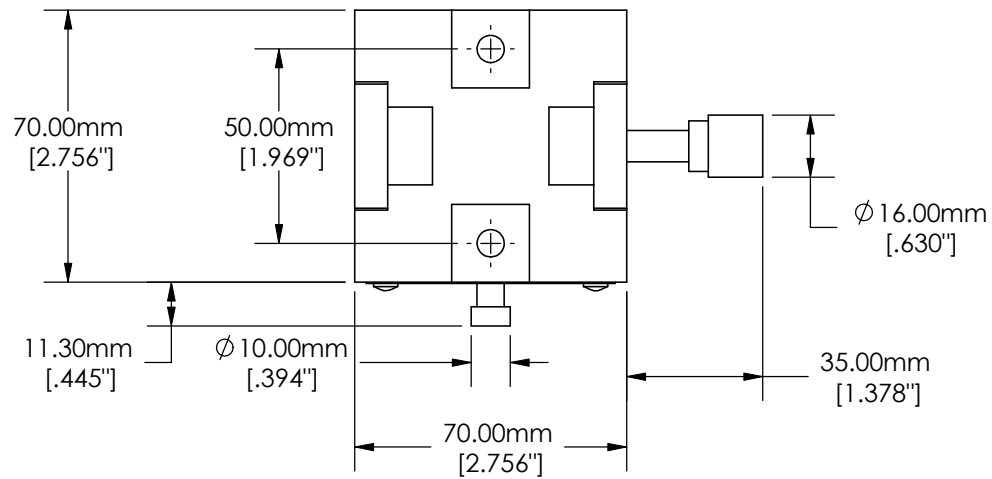

SPECIFICATIONS SUBJECT TO CHANGE WITHOUT NOTICE
 DIMENSIONS ARE FOR REFERENCE ONLY

Edmund Optics®

TITLE	70mm Metric Goniometer, 180mm Radius		
DWG NO	66537	SHEET 1 OF 2	REV 000

SPECIFICATIONS SUBJECT TO CHANGE WITHOUT NOTICE
 DIMENSIONS ARE FOR REFERENCE ONLY

TITLE	70mm Metric Goniometer, 180mm Radius		
DWG NO	66537	SHEET 2 OF 2	REV 000

Enable 3D View