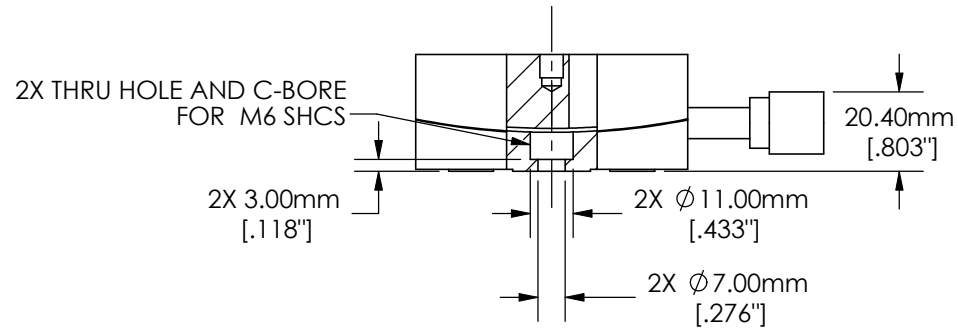

SPECIFICATIONS SUBJECT TO CHANGE WITHOUT NOTICE
 DIMENSIONS ARE FOR REFERENCE ONLY

Edmund Optics®

TITLE	70mm Metric Goniometer, 180mm Radius		
DWG NO	66537	SHEET 1 OF 2	REV 000

SPECIFICATIONS SUBJECT TO CHANGE WITHOUT NOTICE
 DIMENSIONS ARE FOR REFERENCE ONLY

TITLE	70mm Metric Goniometer, 180mm Radius		
DWG NO	66537	SHEET 2 OF 2	REV 000

Enable 3D View