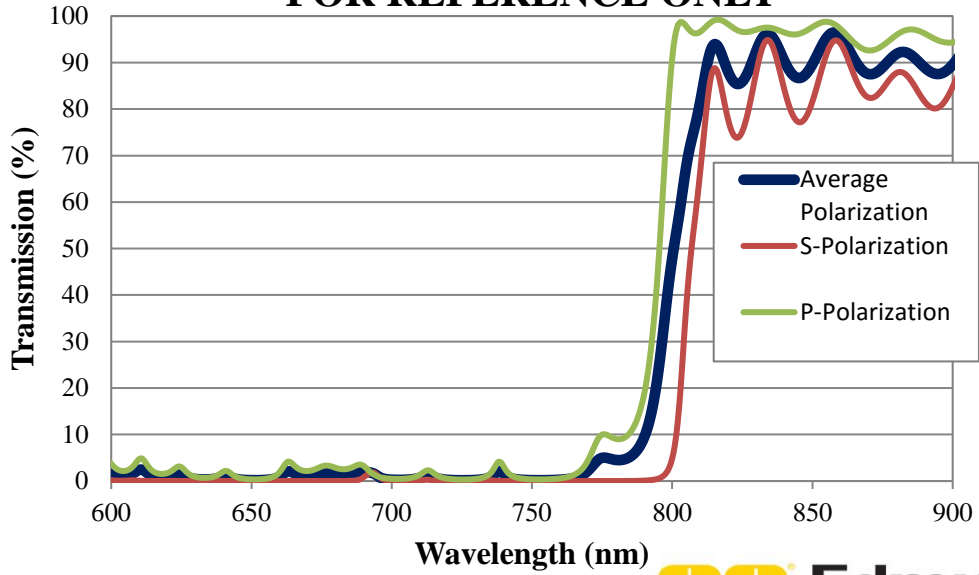

Coating Curve

Edmund Optics Inc.
USA | Asia | Europe

800nm HP Dichroic Fluorescence Filter FOR REFERENCE ONLY

COATING CURVE

EO Edmund
optics | worldwide
www.edmundoptics.com