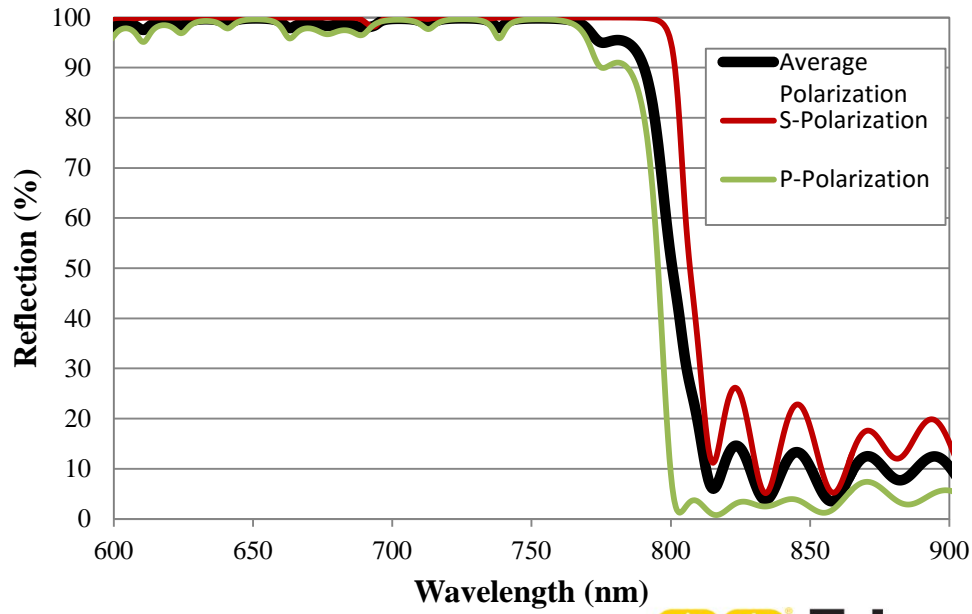

Coating Curve

Edmund Optics Inc.
USA | Asia | Europe

800nm HP Dichroic Fluorescence Filter FOR REFERENCE ONLY

COATING CURVE

EO Edmund
optics | worldwide
www.edmundoptics.com