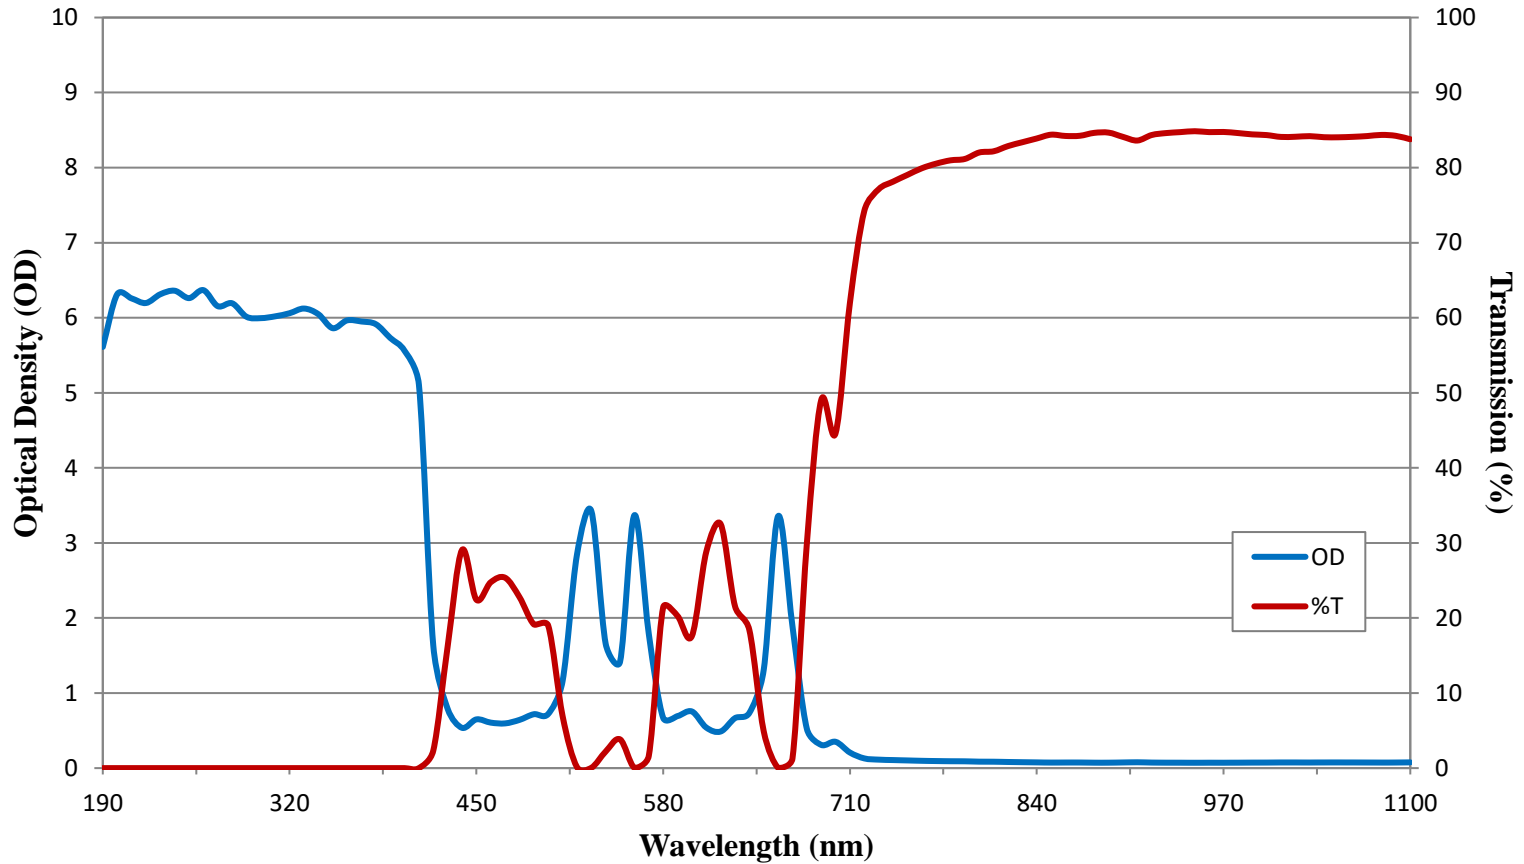

## LA03 Laser Safety Eyewear OD/Transmission FOR REFERENCE ONLY

PERFORMANCE CURVE